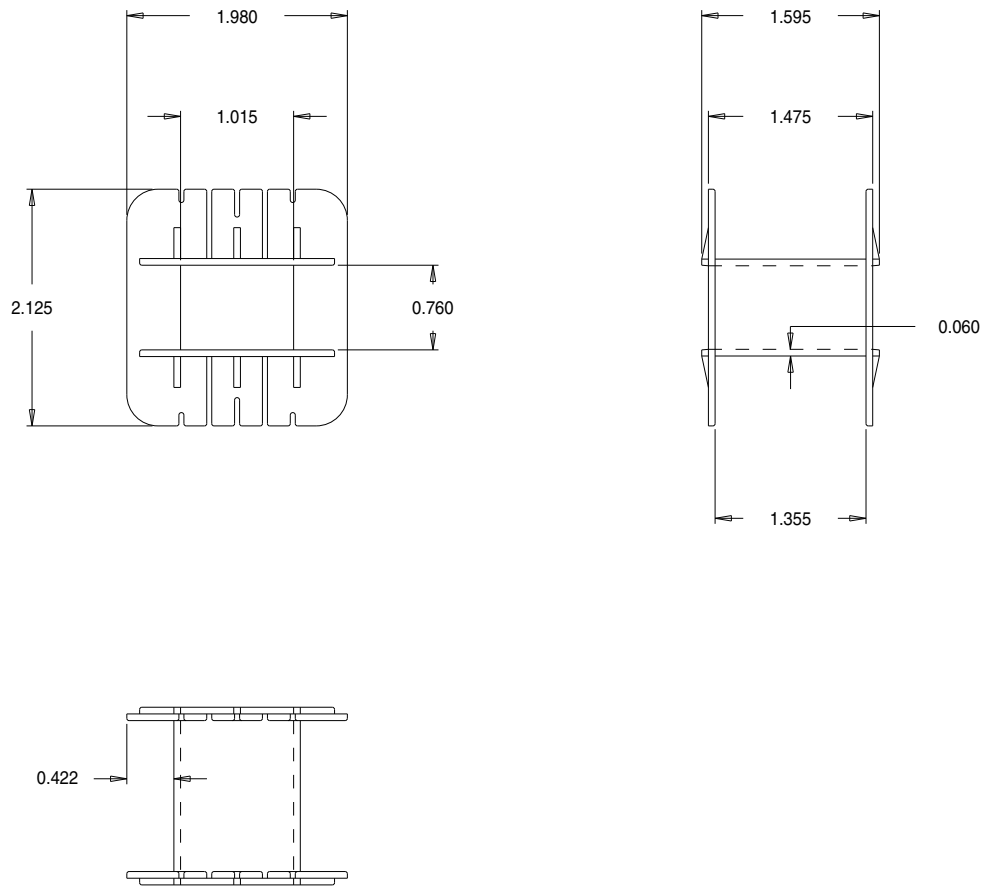

Part No. K00900

29 x 3/4" Single Section 'K' Range Bobbin

Dimensions in inches.

Issue 1